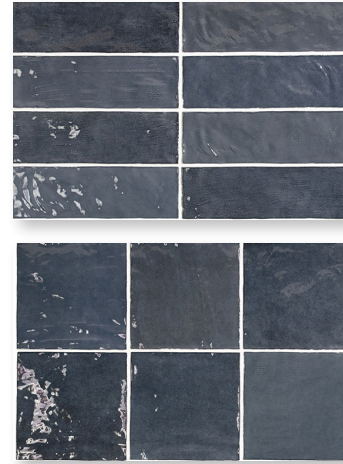

### SIZES

3"x8"

8" Jolly Bullnose

5"x5"

Wayne Tile  
Company

*Blanc* | 5"x5"

### COLOR & SIZE

*Blanc*

*Blue Reef*

*Botanical Green*

*Gris Nuage*

*Lavanda Blue*

*Wheat*